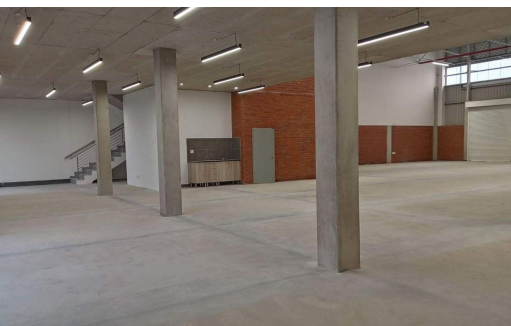

 5
 -

R76,015 pm

606m² Warehouse To Let in Linbro Park

FLOOR SIZE	606m ²	OPEN PARKINGS	5
ZONING	Industrial	POWER (AMPS)	63A
SECURITY	Yes		

Morne Mew
079 142 0202
morne@osher.co.za