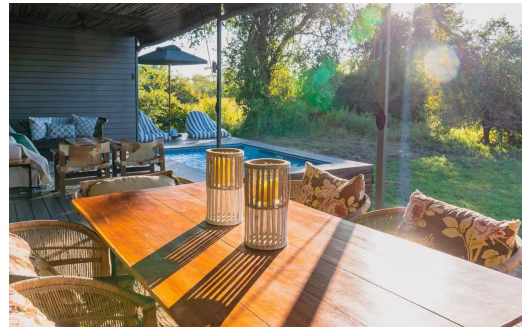

🛏️ 2

🚿 2

🚗 -

\$395,000

Lodge For Sale in Mfuwe

LAND SIZE 4.80Ha
BEDROOMS 2
BATHROOMS 2
KITCHENS 1
LOUNGES 1
DINING ROOMS 1
STUDIES -
FURNISHED Yes

GARAGES -
CARPORTS -
FLATLETS -
DOMESTIC ACCOM. 1
POOL Yes

Jonathan Benbow
 0761818037
 investments@homenetzambia.com