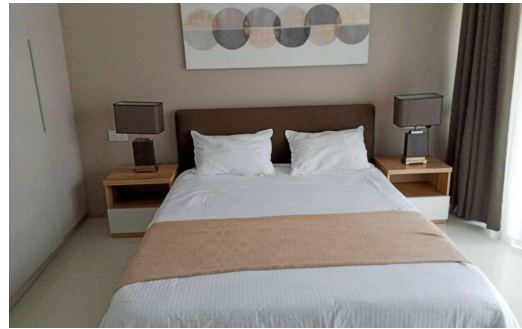

	3
	2.5
	-

\$1,000 pm

House To Let in Ibex Hill

FLOOR SIZE	-	GARAGES	-
LAND SIZE	-	PARKINGS	1
BEDROOMS	3	FLATLETS	-
BATHROOMS	2.5	DOMESTIC ACCOM.	-
KITCHENS	1	PETS ALLOWED	Yes
LOUNGES	-		
DINING ROOMS	-		
STUDIES	1		
FURNISHED	Yes		