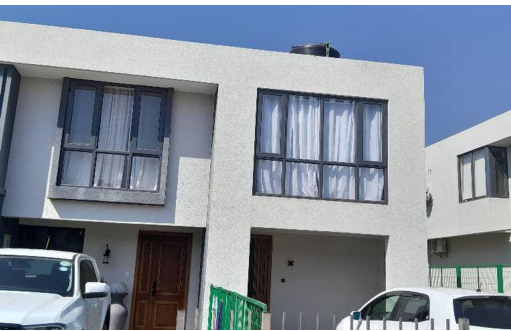

2
 2
 -

\$1,000 pm

Apartment To Let in Ibex Hill

FLOOR SIZE	-	GARAGES	-
LAND SIZE	-	CARPORTS	2
BEDROOMS	2	FLATLETS	-
BATHROOMS	2	DOMESTIC ACCOM.	-
KITCHENS	1	POOL	Yes
LOUNGES	1		
DINING ROOMS	1		
STUDIES	-		
FURNISHED	Yes		