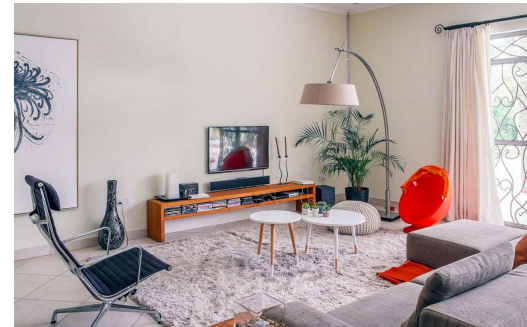

4

2.5

2

\$3,500 pm

House To Let in Leopards Hill

FLOOR SIZE -
LAND SIZE -
BEDROOMS 4
BATHROOMS 2.5
KITCHENS -
LOUNGES 1
DINING ROOMS 1
STUDIES 1
FURNISHED Yes

GARAGES 2
CARPORTS 2
FLATLETS -
DOMESTIC ACCOM. -
POOL Yes