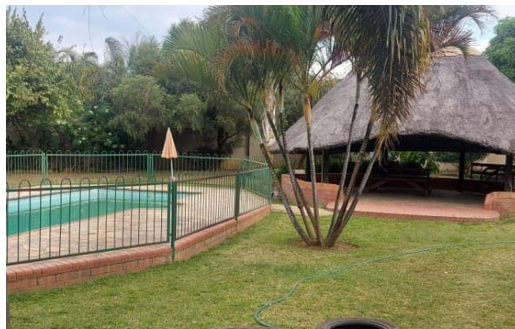

-  4
-  3
-  2

\$3,000 pm

House To Let in Leopards Hill

FLOOR SIZE	-	GARAGES	2
LAND SIZE	-	CARPORTS	-
BEDROOMS	4	FLATLETS	-
BATHROOMS	3	DOMESTIC ACCOM.	-
KITCHENS	1	POOL	Yes
LOUNGES	-		
DINING ROOMS	1		
STUDIES	-		