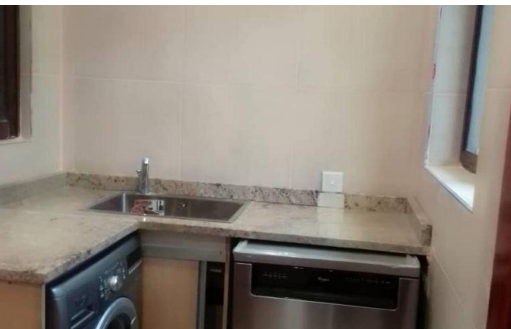

3
2.5
-

\$1,200 pm

Apartment Block To Let in Olympia Ext

FLOOR SIZE	-	GARAGES	-
LAND SIZE	-	CARPORTS	2
BEDROOMS	3	FLATLETS	-
BATHROOMS	2.5	DOMESTIC ACCOM.	-
KITCHENS	1	POOL	Yes
LOUNGES	-		
DINING ROOMS	-		
STUDIES	-		
FURNISHED	Yes		