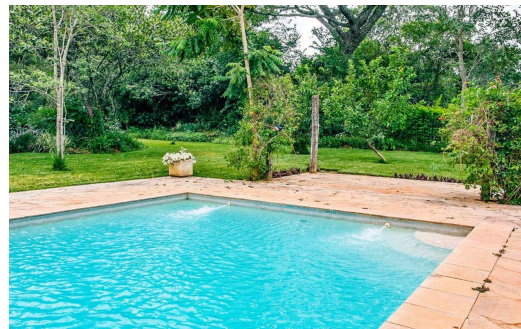

-  3
-  2
-  -

\$2,500 pm

House To Let in Leopards Hill

FLOOR SIZE	-	GARAGES	-
LAND SIZE	-	CARPORTS	2
BEDROOMS	3	FLATLETS	-
BATHROOMS	2	DOMESTIC ACCOM.	-
KITCHENS	1	POOL	Yes
LOUNGES	1		
DINING ROOMS	1		
STUDIES	-		
FURNISHED	Yes		