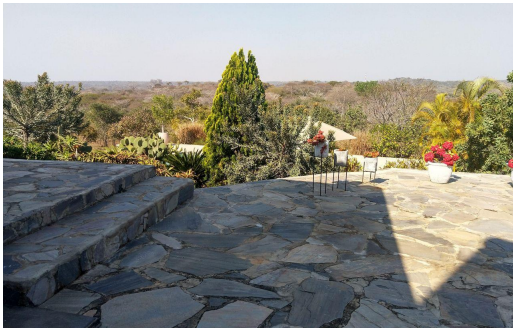

3
 3.5
 2

\$1,900,000

House For Sale in State Lodge

FLOOR SIZE	-	GARAGES	2
LAND SIZE	2.20Ha	CARPORTS	3
BEDROOMS	3	FLATLETS	-
BATHROOMS	3.5	DOMESTIC ACCOM.	1
KITCHENS	1	POOL	Yes
LOUNGES	2	PETS ALLOWED	Yes
DINING ROOMS	1		
STUDIES	1		
FURNISHED	Yes		