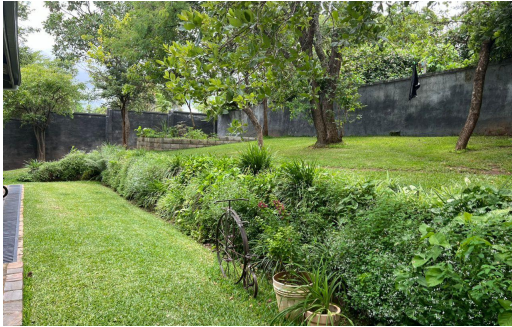

-  3
-  2
-  2

\$2,000 pm
House To Let in Leopards Hill

FLOOR SIZE	-	GARAGES	2
LAND SIZE	-	PARKINGS	-
BEDROOMS	3	FLATLETS	-
BATHROOMS	2	DOMESTIC ACCOM.	-
KITCHENS	-	POOL	Yes
LOUNGES	1	PETS ALLOWED	Yes
DINING ROOMS	1		
STUDIES	-		