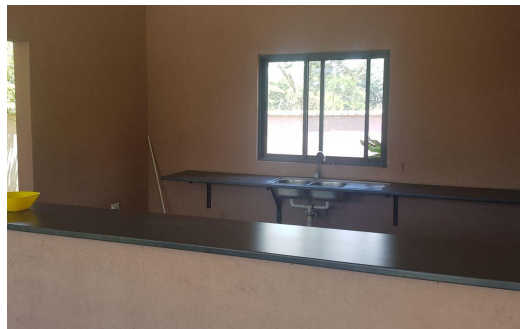

	2
	2
	-

POA

Gated Estate To Let in Leopards Hill

FLOOR SIZE	-	GARAGES	-
LAND SIZE	-	PARKINGS	1
BEDROOMS	2	FLATLETS	-
BATHROOMS	2	DOMESTIC ACCOM.	-
KITCHENS	1	POOL	Yes
LOUNGES	-	PETS ALLOWED	Yes
DINING ROOMS	1		
STUDIES	-		
FURNISHED	Yes		