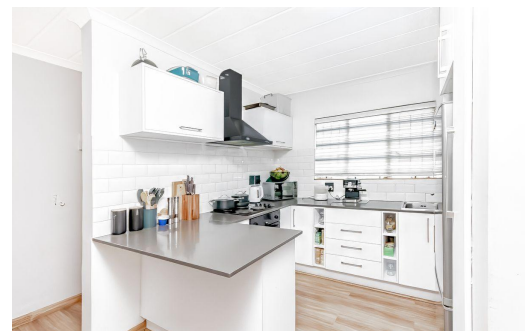

 3
 2
 -

R1,100,000

Sectional Title For Sale in Boundary Park

FLOOR SIZE 80m²
BEDROOMS 3
BATHROOMS 2
KITCHENS 1
LOUNGES 1
DINING ROOMS 1

PARKINGS 2
POOL Yes
PETS ALLOWED Yes

Mikyle Moodley
 0842327983

hello.mikyle@leadhome.co.za