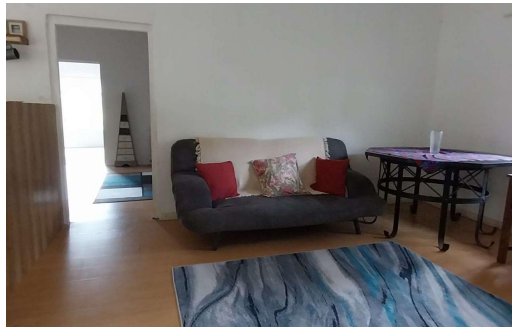

 2
 1
 -

R6,600 pm

Freestanding To Let in Sunwich Port

BEDROOMS	2	GARAGES	-
BATHROOMS	1	PARKINGS	2
KITCHENS	1	FLATLETS	-
LOUNGES	1	DOMESTIC ACCOM.	-
DINING ROOMS	-	PETS ALLOWED	Yes
STUDIES	-		
FURNISHED	Yes		