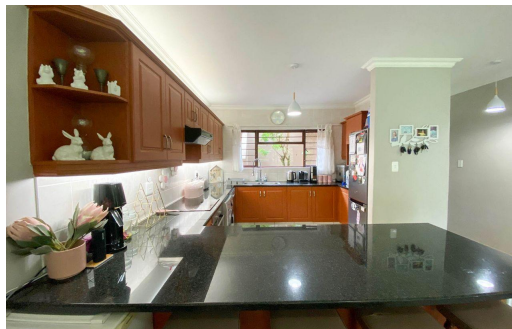

4

2

2

R1,300,000

Sectional Title For Sale in St Michaels On Sea

FLOOR SIZE	202m ²	GARAGES	2
LAND SIZE	102,674m ²	PARKINGS	-
BEDROOMS	4	FLATLETS	-
BATHROOMS	2	DOMESTIC ACCOM.	-
KITCHENS	1	POOL	Yes
LOUNGES	1		
DINING ROOMS	1		
STUDIES	-		