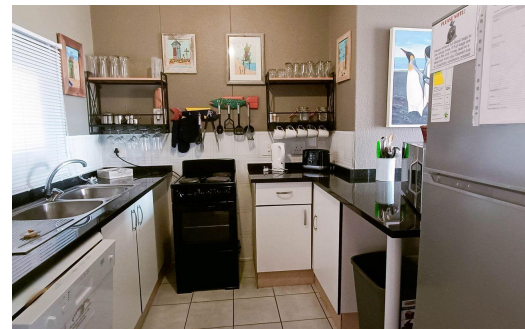

 2
 1
 -

R10,000 pm

Apartment To Let in Margate

FLOOR SIZE	77m ²	GARAGES	-
LAND SIZE	7,980m ²	PARKINGS	1
BEDROOMS	2	FLATLETS	-
BATHROOMS	1	DOMESTIC ACCOM.	-
KITCHENS	1	POOL	Yes
LOUNGES	1		
DINING ROOMS	1		
STUDIES	-		
FURNISHED	Yes		