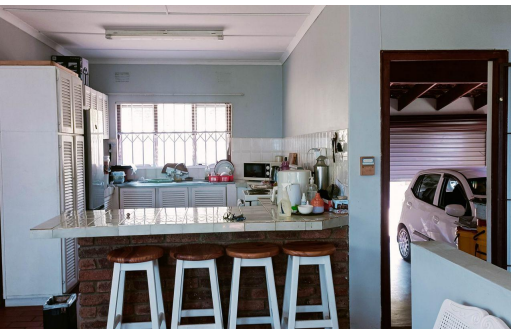

 3

 2

 1

**R1,495,000**

Freestanding For Sale in Glenmore

<b>LAND SIZE</b>	2,239m <sup>2</sup>	<b>GARAGES</b>	1
<b>BEDROOMS</b>	3	<b>CARPORTS</b>	2
<b>BATHROOMS</b>	2	<b>FLATLETS</b>	1
<b>KITCHENS</b>	2	<b>DOMESTIC ACCOM.</b>	-
<b>LOUNGES</b>	1	<b>PETS ALLOWED</b>	Yes
<b>DINING ROOMS</b>	1		
<b>STUDIES</b>	-		