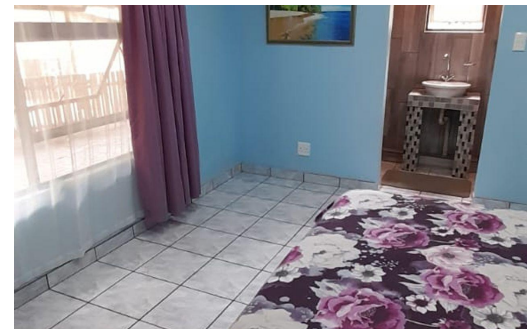

 2  
 2  
 -

**R7,900 pm**

Garden Cottage To Let in Glenmore

<b>BEDROOMS</b>	2	<b>GARAGES</b>	-
<b>BATHROOMS</b>	2	<b>CARPORTS</b>	1
<b>KITCHENS</b>	1	<b>FLATLETS</b>	-
<b>LOUNGES</b>	1	<b>DOMESTIC ACCOM.</b>	-
<b>DINING ROOMS</b>	1	<b>PETS ALLOWED</b>	Yes
<b>STUDIES</b>	-		