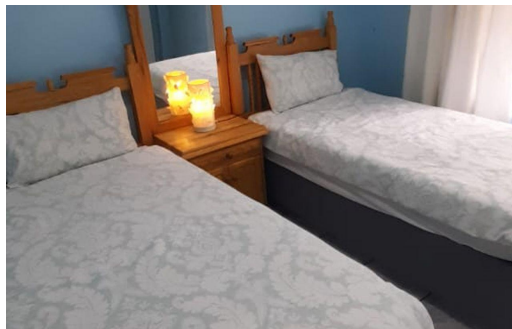

 2  
 2  
 -

**R7,900 pm**

Garden Cottage To Let in Glenmore

<b>BEDROOMS</b>	2	<b>GARAGES</b>	-
<b>BATHROOMS</b>	2	<b>CARPORTS</b>	1
<b>KITCHENS</b>	1	<b>FLATLETS</b>	-
<b>LOUNGES</b>	1	<b>DOMESTIC ACCOM.</b>	-
<b>DINING ROOMS</b>	1	<b>PETS ALLOWED</b>	Yes
<b>STUDIES</b>	-		