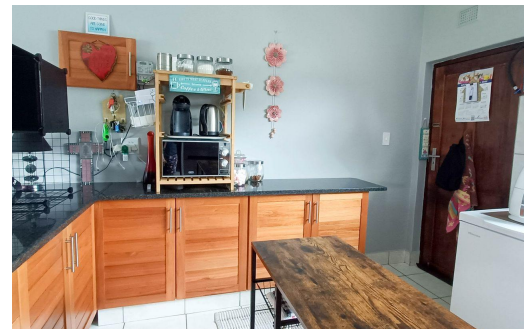

-  2
-  2
-  -

R750,000

Apartment For Sale in Manaba Beach

| | | | |
|---------------------|------------------|------------------------|-----|
| FLOOR SIZE | 66m ² | GARAGES | - |
| LAND SIZE | - | PARKINGS | 1 |
| BEDROOMS | 2 | FLATLETS | - |
| BATHROOMS | 2 | DOMESTIC ACCOM. | - |
| KITCHENS | 1 | POOL | Yes |
| LOUNGES | 1 | | |
| DINING ROOMS | - | | |
| STUDIES | - | | |