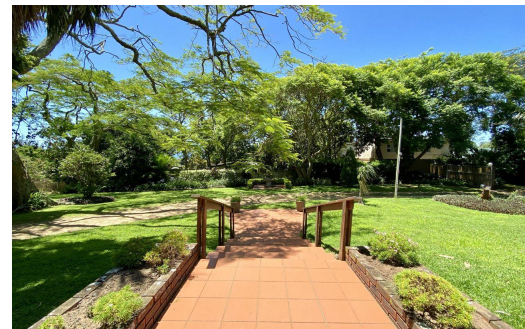

 3

 2

 2

R3,300,000

Freehold For Sale in Pumula

FLOOR SIZE	-	GARAGES	2
LAND SIZE	6,140m ²	CARPORTS	4
BEDROOMS	3	FLATLETS	1
BATHROOMS	2	DOMESTIC ACCOM.	1
KITCHENS	1	POOL	Yes
LOUNGES	1	PETS ALLOWED	Yes
DINING ROOMS	1		
STUDIES	1		