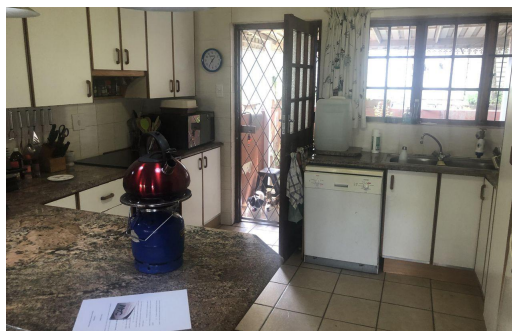

 3
 2
 1

R920,000

Townhouse For Sale in Southport

FLOOR SIZE	149m ²	GARAGES	1
LAND SIZE	32,543m ²	CARPORTS	1
BEDROOMS	3	FLATLETS	-
BATHROOMS	2	DOMESTIC ACCOM.	-
KITCHENS	1	PETS ALLOWED	Yes
LOUNGES	1		
DINING ROOMS	1		
STUDIES	-		