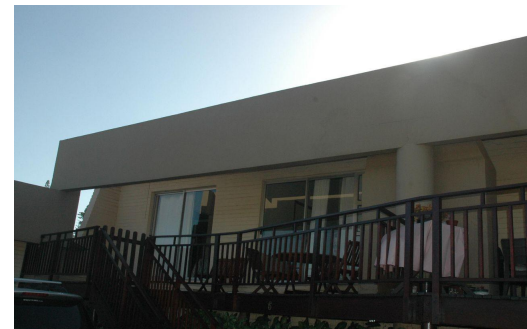

2

2

1

R810,000

Townhouse For Sale in Shelly Beach

| | | | |
|---------------------|---------------------|------------------------|-----|
| FLOOR SIZE | 74m ² | GARAGES | 1 |
| LAND SIZE | 2,858m ² | CARPORTS | 1 |
| BEDROOMS | 2 | FLATLETS | - |
| BATHROOMS | 2 | DOMESTIC ACCOM. | - |
| KITCHENS | 1 | POOL | Yes |
| LOUNGES | 1 | PETS ALLOWED | Yes |
| DINING ROOMS | 1 | | |
| STUDIES | - | | |
| FURNISHED | Yes | | |