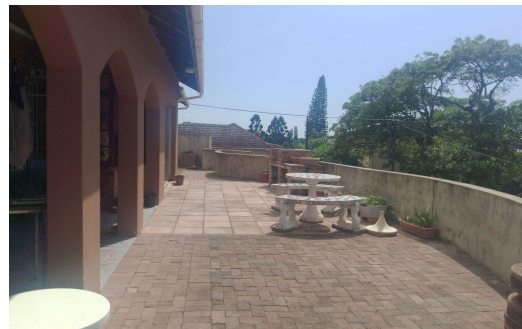

-  3
-  2
-  2

R8,880 pm

House To Let in Shelly Beach

FLOOR SIZE	-	GARAGES	2
LAND SIZE	-	PARKINGS	2
BEDROOMS	3	FLATLETS	-
BATHROOMS	2	DOMESTIC ACCOM.	-
KITCHENS	1	PETS ALLOWED	Yes
LOUNGES	1		
DINING ROOMS	1		
STUDIES	-		