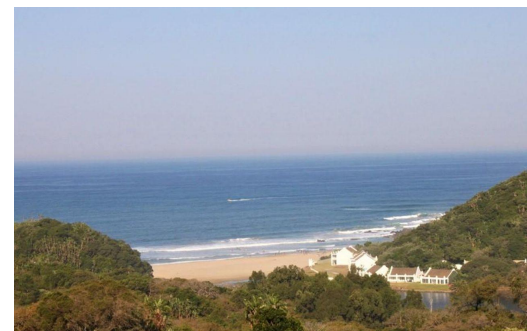

5

5.5

2

**R6,500,000**

Gated Estate For Sale in Leisure Bay

<b>FLOOR SIZE</b>	600m <sup>2</sup>	<b>GARAGES</b>	2
<b>LAND SIZE</b>	1,498m <sup>2</sup>	<b>CARPORTS</b>	-
<b>BEDROOMS</b>	5	<b>FLATLETS</b>	-
<b>BATHROOMS</b>	5.5	<b>DOMESTIC ACCOM.</b>	-
<b>KITCHENS</b>	1	<b>POOL</b>	Yes
<b>LOUNGES</b>	1		
<b>DINING ROOMS</b>	1		
<b>STUDIES</b>	1		