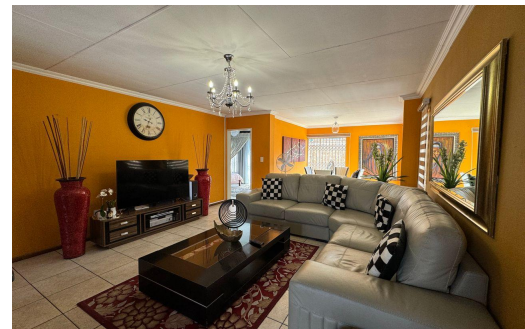

3
2
2

R1,365,000

Simplex For Sale in Esther Park

LAND SIZE	33m ²	GARAGES	2
BEDROOMS	3	PARKINGS	2
BATHROOMS	2	FLATLETS	-
KITCHENS	1	DOMESTIC ACCOM.	-
LOUNGES	1	PETS ALLOWED	Yes
DINING ROOMS	1		
STUDIES	-		