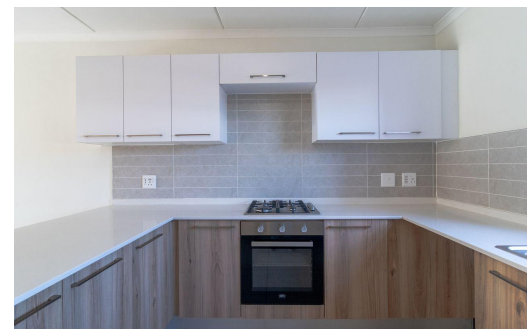

🛏 2

🚿 2

🚗 -

R1,225,000

Townhouse For Sale in Modderfontein

FLOOR SIZE	76m ²	GARAGES	-
LAND SIZE	83,823m ²	PARKINGS	2
BEDROOMS	2	FLATLETS	-
BATHROOMS	2	DOMESTIC ACCOM.	-
KITCHENS	1	POOL	Yes
LOUNGES	1	PETS ALLOWED	Yes
DINING ROOMS	1		
STUDIES	-		
FURNISHED	Yes		