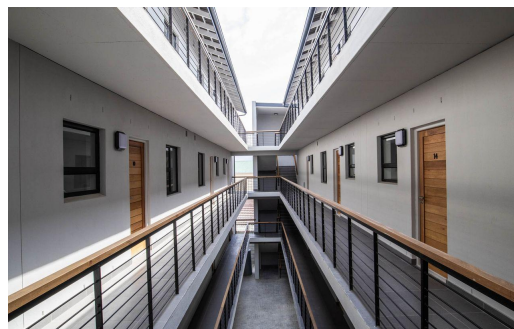

🛏 2

🚿 1

🚗 -

**R1,300,000**

Apartment Block For Sale in Athlone

<b>FLOOR SIZE</b>	56m <sup>2</sup>	<b>GARAGES</b>	-
<b>LAND SIZE</b>	1,094m <sup>2</sup>	<b>PARKINGS</b>	1
<b>BEDROOMS</b>	2	<b>FLATLETS</b>	-
<b>BATHROOMS</b>	1	<b>DOMESTIC ACCOM.</b>	-
<b>KITCHENS</b>	1		
<b>LOUNGES</b>	1		
<b>DINING ROOMS</b>	-		
<b>STUDIES</b>	-		