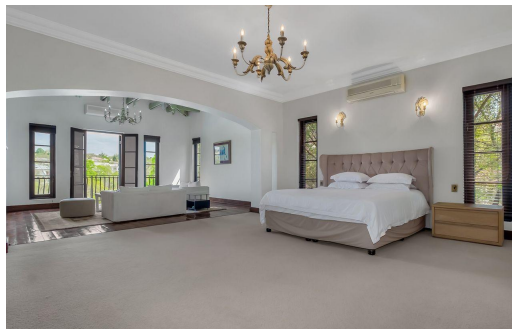

6

7

8

R17,900,000

House For Sale in Dainfern Valley Estate

FLOOR SIZE 1,300m²
LAND SIZE 1,506m²
BEDROOMS 6
BATHROOMS 7
KITCHENS 1
LOUNGES 3
DINING ROOMS 1
STUDIES 2

GARAGES 8
PARKINGS -
FLATLETS -
DOMESTIC ACCOM. 1
POOL Yes
PETS ALLOWED Yes