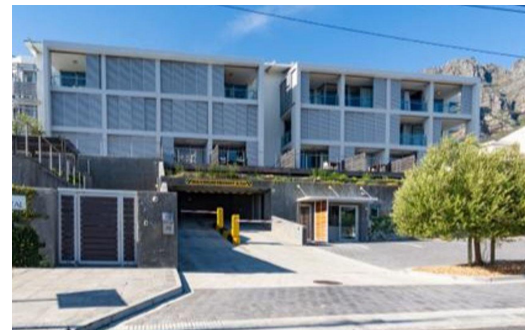

 3
 3
 -

R60,000 pm

Apartment To Let in Camps Bay

FLOOR SIZE	140m ²	GARAGES	-
LAND SIZE	140m ²	PARKINGS	1
BEDROOMS	3	FLATLETS	-
BATHROOMS	3	DOMESTIC ACCOM.	-
KITCHENS	1	POOL	Yes
LOUNGES	1		
DINING ROOMS	1		
STUDIES	-		
FURNISHED	Yes		