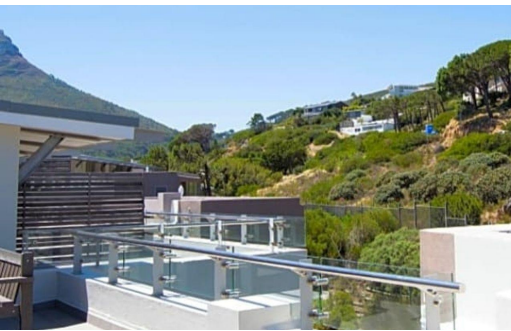

 3
 3
 -

R60,000 pm

Apartment To Let in Camps Bay

FLOOR SIZE	140m ²	GARAGES	-
LAND SIZE	140m ²	PARKINGS	1
BEDROOMS	3	FLATLETS	-
BATHROOMS	3	DOMESTIC ACCOM.	-
KITCHENS	1	POOL	Yes
LOUNGES	1		
DINING ROOMS	1		
STUDIES	-		
FURNISHED	Yes		