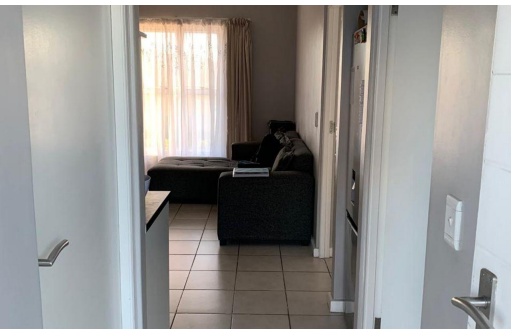

 2
 1
 -

R8,000 pm

Apartment To Let in Brackenfell South

FLOOR SIZE 52m²
BEDROOMS 2
BATHROOMS 1
KITCHENS 1
LOUNGES 1
DINING ROOMS -
STUDIES -

GARAGES -
PARKINGS 1
FLATLETS -
DOMESTIC ACCOM. -

Mishke Du Toit
 0718975484
 mishke@celsaproperties.com