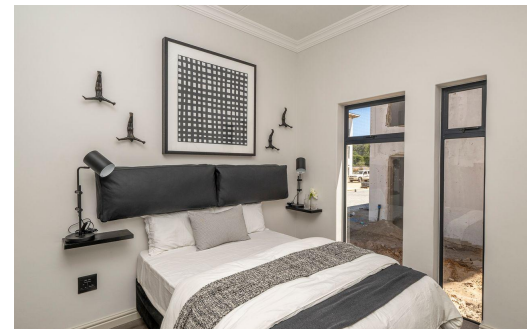

2

1

-

R9,600 pm

Apartment To Let in Brackenfell South

FLOOR SIZE 49m²
BEDROOMS 2
BATHROOMS 1
KITCHENS 1
LOUNGES 1
DINING ROOMS -
STUDIES -

GARAGES -
PARKINGS 1
FLATLETS -
DOMESTIC ACCOM. -

Madre Beukes
 0834402653
 madre@celsaproperties.com