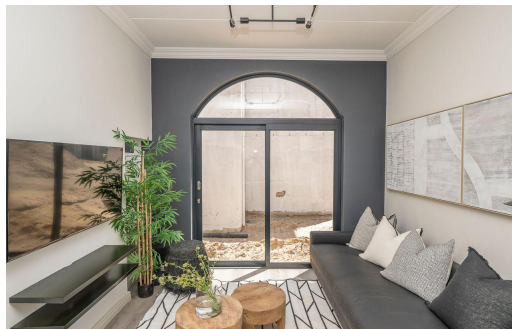

2

1

-

R9,600 pm

Apartment To Let in Brackenfell South

FLOOR SIZE 49m²
BEDROOMS 2
BATHROOMS 1
KITCHENS 1
LOUNGES 1
DINING ROOMS -
STUDIES -

GARAGES -
PARKINGS 1
FLATLETS -
DOMESTIC ACCOM. -

Madre Beukes
 0834402653
 madre@celsaproperties.com