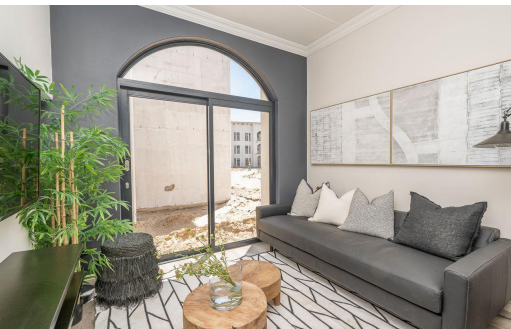

2

1

-

R9,600 pm

Apartment To Let in Brackenfell South

FLOOR SIZE 49m²
BEDROOMS 2
BATHROOMS 1
KITCHENS 1
LOUNGES 1
DINING ROOMS -
STUDIES -

GARAGES -
PARKINGS 1
FLATLETS -
DOMESTIC ACCOM. -

Madre Beukes
 0834402653
 madre@celsaproperties.com