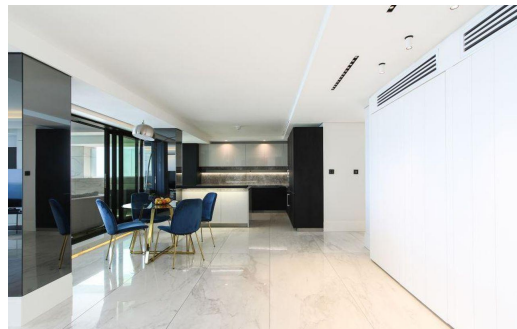

 3

 3

 -

R80,000 pm

Apartment To Let in Bantry Bay

FLOOR SIZE	206m ²	GARAGES	-
LAND SIZE	-	CARPORTS	2
BEDROOMS	3	FLATLETS	-
BATHROOMS	3	DOMESTIC ACCOM.	-
KITCHENS	1	POOL	Yes
LOUNGES	1		
DINING ROOMS	1		
STUDIES	-		