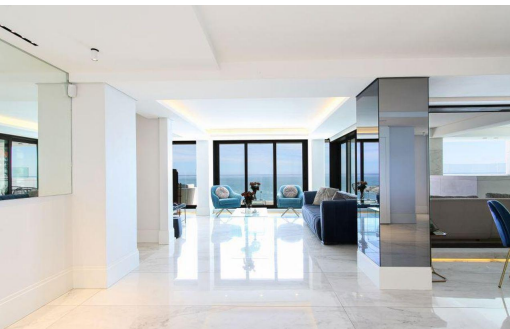

 3

 3

 -

R80,000 pm

Apartment To Let in Bantry Bay

FLOOR SIZE	206m ²	GARAGES	-
LAND SIZE	-	CARPORTS	2
BEDROOMS	3	FLATLETS	-
BATHROOMS	3	DOMESTIC ACCOM.	-
KITCHENS	1	POOL	Yes
LOUNGES	1		
DINING ROOMS	1		
STUDIES	-		