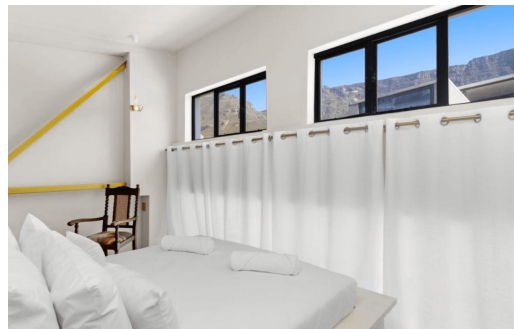

 1
 1.5
 1

R20,000 pm

Apartment To Let in Gardens

FLOOR SIZE	60m ²	GARAGES	1
BEDROOMS	1	PARKINGS	-
BATHROOMS	1.5	FLATLETS	-
KITCHENS	1	DOMESTIC ACCOM.	-
LOUNGES	1	PETS ALLOWED	Yes
DINING ROOMS	1		
STUDIES	-		
FURNISHED	Yes		