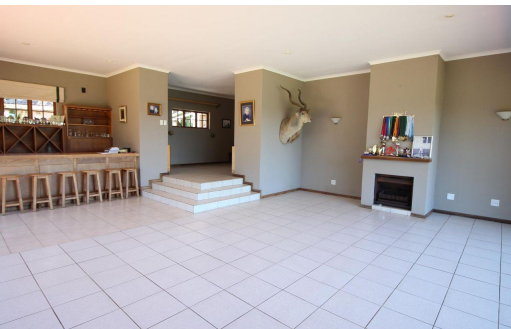

3
2.5
2

R4,750,000

Small Holding For Sale in Kwelera

LAND SIZE	10Ha	GARAGES	2
BEDROOMS	3	PARKINGS	6
BATHROOMS	2.5	FLATLETS	-
KITCHENS	1	DOMESTIC ACCOM.	1
LOUNGES	2	PETS ALLOWED	Yes
DINING ROOMS	1		
STUDIES	1		