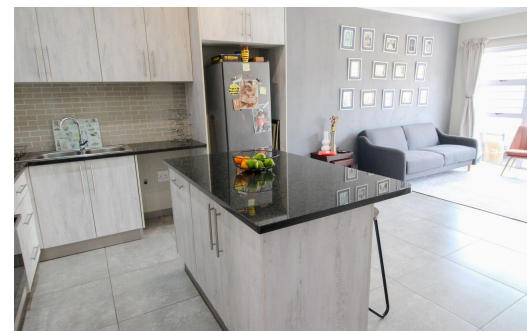

 2
 2
 1

R1,340,000

Townhouse For Sale in Beacon Bay

LAND SIZE	1,601m ²	GARAGES	1
BEDROOMS	2	PARKINGS	1
BATHROOMS	2	FLATLETS	-
KITCHENS	1	DOMESTIC ACCOM.	-
LOUNGES	1	PETS ALLOWED	Yes
DINING ROOMS	1		
STUDIES	-		