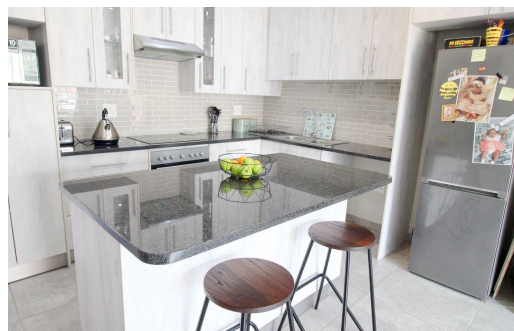

 2
 2
 1

R1,340,000

Townhouse For Sale in Beacon Bay

LAND SIZE	1,601m ²	GARAGES	1
BEDROOMS	2	PARKINGS	1
BATHROOMS	2	FLATLETS	-
KITCHENS	1	DOMESTIC ACCOM.	-
LOUNGES	1	PETS ALLOWED	Yes
DINING ROOMS	1		
STUDIES	-		