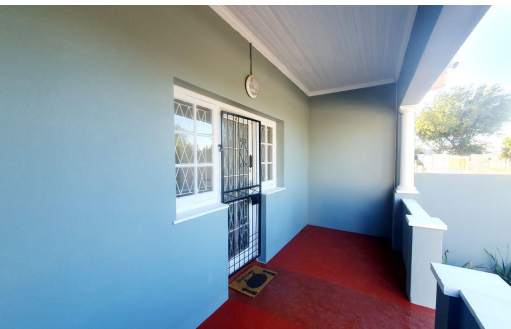

 2
 1
 2

R1,495,000

Semi Detached For Sale in Berea

LAND SIZE	594m ²	GARAGES	2
BEDROOMS	2	PARKINGS	6
BATHROOMS	1	FLATLETS	-
KITCHENS	1	DOMESTIC ACCOM.	-
LOUNGES	1	PETS ALLOWED	Yes
DINING ROOMS	-		
STUDIES	-		