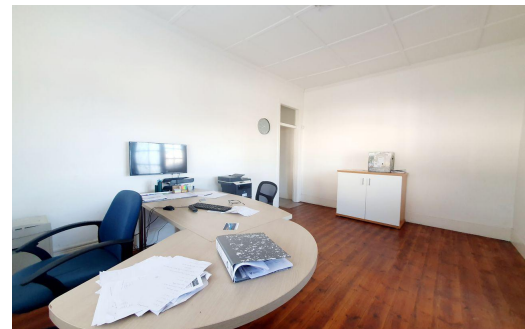

 2
 1
 2

R1,495,000

Semi Detached For Sale in Berea

LAND SIZE	594m ²	GARAGES	2
BEDROOMS	2	PARKINGS	6
BATHROOMS	1	FLATLETS	-
KITCHENS	1	DOMESTIC ACCOM.	-
LOUNGES	1	PETS ALLOWED	Yes
DINING ROOMS	-		
STUDIES	-		