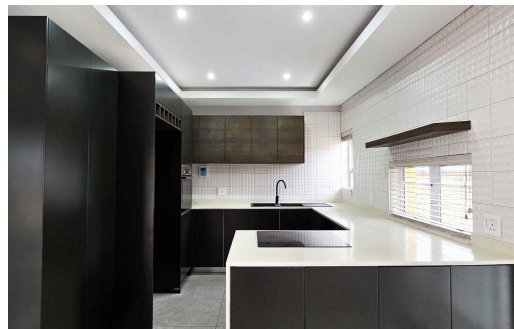

 3

 2.5

 -

R1,600,000

House For Sale in Beacon Bay

| | | | |
|---------------------|-------------------|------------------------|-----|
| LAND SIZE | 400m ² | GARAGES | - |
| BEDROOMS | 3 | PARKINGS | 2 |
| BATHROOMS | 2.5 | FLATLETS | - |
| KITCHENS | 1 | DOMESTIC ACCOM. | - |
| LOUNGES | 1 | PETS ALLOWED | Yes |
| DINING ROOMS | 1 | | |
| STUDIES | - | | |