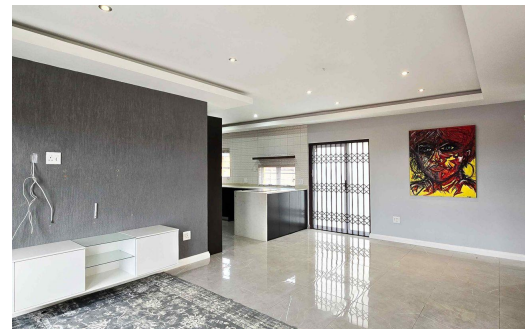

 3

 2.5

 -

R1,600,000

House For Sale in Beacon Bay

| | | | |
|---------------------|-------------------|------------------------|-----|
| LAND SIZE | 400m ² | GARAGES | - |
| BEDROOMS | 3 | PARKINGS | 2 |
| BATHROOMS | 2.5 | FLATLETS | - |
| KITCHENS | 1 | DOMESTIC ACCOM. | - |
| LOUNGES | 1 | PETS ALLOWED | Yes |
| DINING ROOMS | 1 | | |
| STUDIES | - | | |