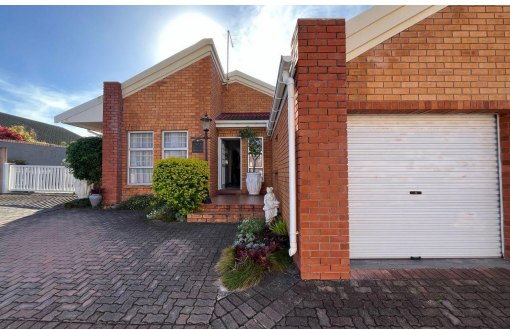

3

2

1

R2,250,000

Townhouse For Sale in Blue Bend

FLOOR SIZE	200m ²	GARAGES	1
LAND SIZE	357m ²	PARKINGS	2
BEDROOMS	3	FLATLETS	-
BATHROOMS	2	DOMESTIC ACCOM.	1
KITCHENS	1		
LOUNGES	1		
DINING ROOMS	1		
STUDIES	-		