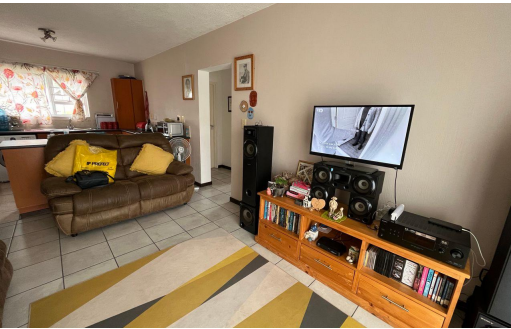

- 2
- 1
-

R860,000

Townhouse For Sale in Beacon Bay

FLOOR SIZE	54m ²	GARAGES	-
BEDROOMS	2	PARKINGS	2
BATHROOMS	1	FLATLETS	-
KITCHENS	1	DOMESTIC ACCOM.	-
LOUNGES	1	POOL	Yes
DINING ROOMS	1		
STUDIES	-		

RATES R868.03 pm (Estimated)
LEVY R1,253.31 pm