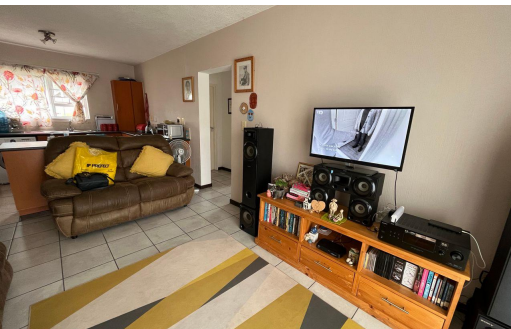

 2
 1
 -

R849,000

Townhouse For Sale in Beacon Bay

FLOOR SIZE	54m ²	GARAGES	-
BEDROOMS	2	PARKINGS	2
BATHROOMS	1	FLATLETS	-
KITCHENS	1	DOMESTIC ACCOM.	-
LOUNGES	1	POOL	Yes
DINING ROOMS	1		
STUDIES	-		

RATES R868.03 pm (Estimated)
LEVY R1,253.31 pm