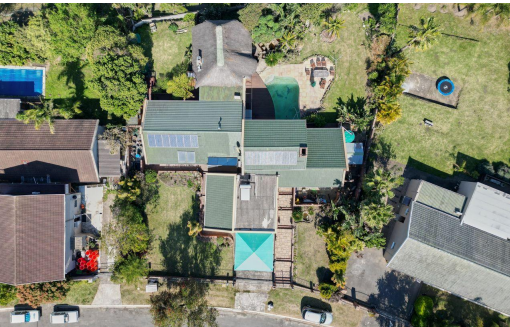

R3,250,000

House For Sale in Nahoon Valley Park

FLOOR SIZE	330m²	GARAGES	1
LAND SIZE	1,460m²	CARPORTS	2
BEDROOMS	4	FLATLETS	1
BATHROOMS	3	DOMESTIC ACCOM.	1
KITCHENS	1	POOL	Yes
LOUNGES	2	PETS ALLOWED	Yes
DINING ROOMS	1		
STUDIES	-		
FURNISHED	Yes		
RATES	R3,200 pm (Estimated)		

Hayley Wyer
0834483415
hayley@investpro.co.za