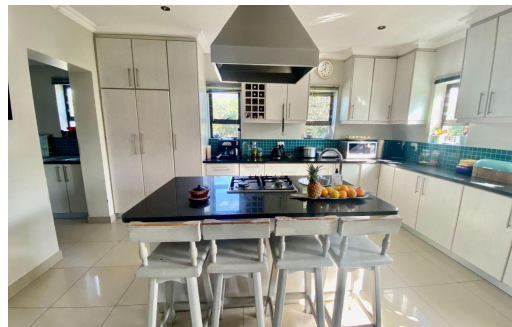

3

2.5

2

R3,999,000

House For Sale in Kraaibosch Country Estate

FLOOR SIZE 265m²
LAND SIZE 391m²
BEDROOMS 3
BATHROOMS 2.5
KITCHENS 1
LOUNGES 1
DINING ROOMS 1
STUDIES 1

GARAGES 2
PETS ALLOWED Yes

RATES R2,800 pm (Estimated)
LEVY R1,500 pm