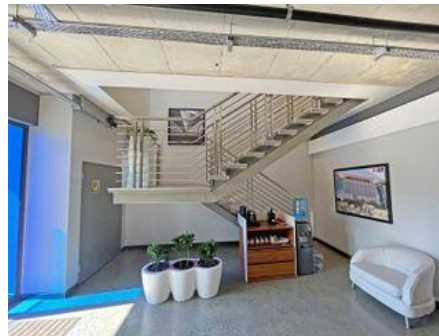

OFFICE

FOR SALE

BEDFORDVIEW

Web ref: CL1239

351m² Office For Sale in Bedford Gardens

R15,000,000

Welcome to HQ Bedfordview, a prestigious commercial park that sets the standard for luxury office spaces in the heart of Bedfordview. We are delighted to present an exclusive opportunity for you to acquire an exquisite second-floor office space, redefining contemporary elegance...