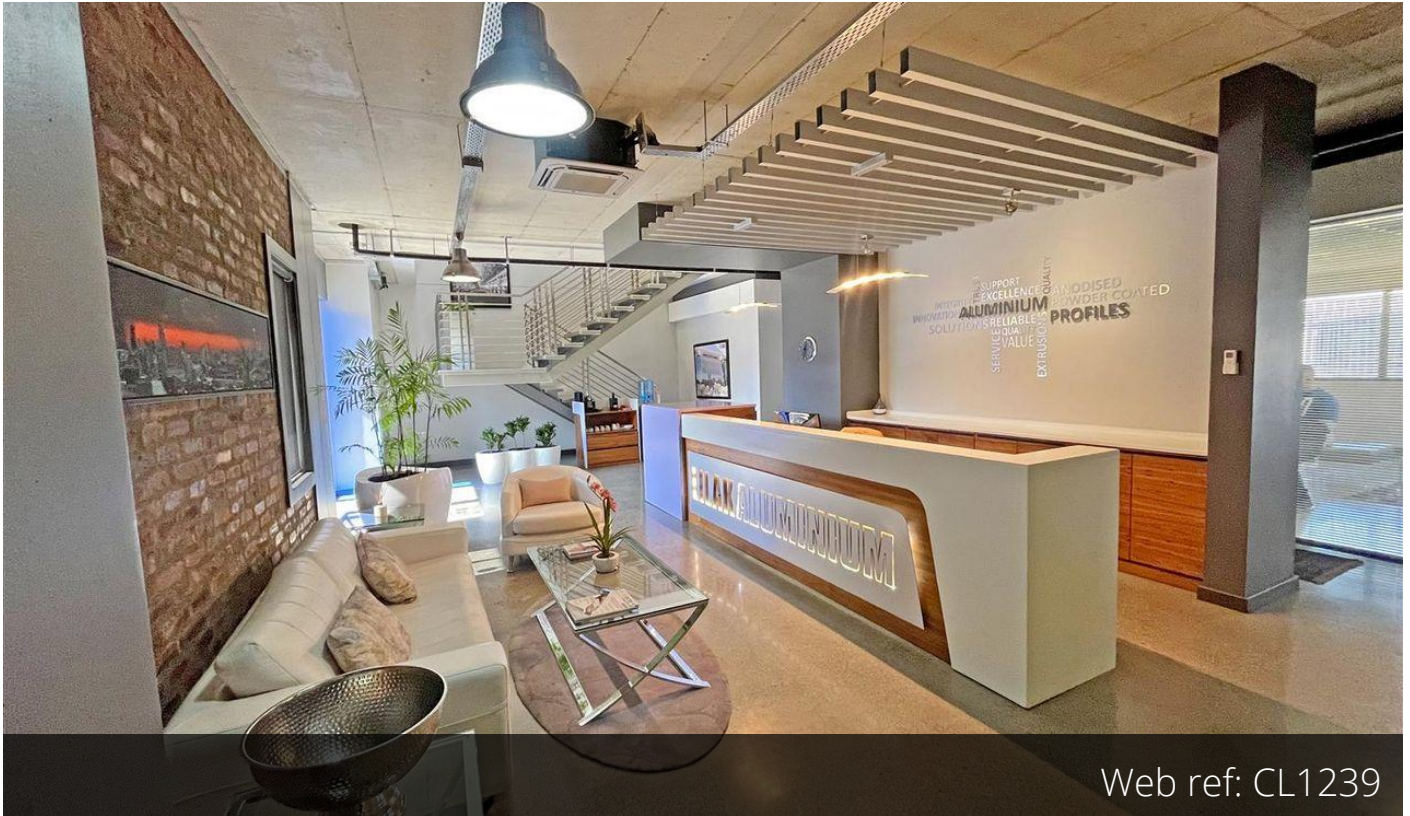

OFFICE

FOR SALE

BEDFORDVIEW

Web ref: CL1239

351m² Office For Sale in Bedford Gardens

R15,000,000

Welcome to HQ Bedfordview, a prestigious commercial park that sets the standard for luxury office spaces in the heart of Bedfordview. We are delighted to present an exclusive opportunity for you to acquire an exquisite second-floor office space, redefining contemporary elegance...