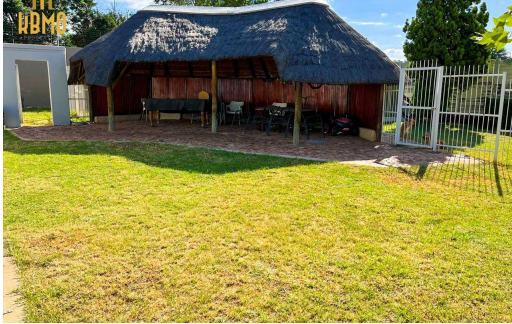

6
 4
 2

R35,000 pm

Freestanding To Let in Lonehill

FLOOR SIZE	131m ²	GARAGES	2
LAND SIZE	1,252m ²	PARKINGS	4
BEDROOMS	6	FLATLETS	-
BATHROOMS	4	DOMESTIC ACCOM.	1
KITCHENS	1	POOL	Yes
LOUNGES	2	PETS ALLOWED	Yes
DINING ROOMS	1		
STUDIES	1		