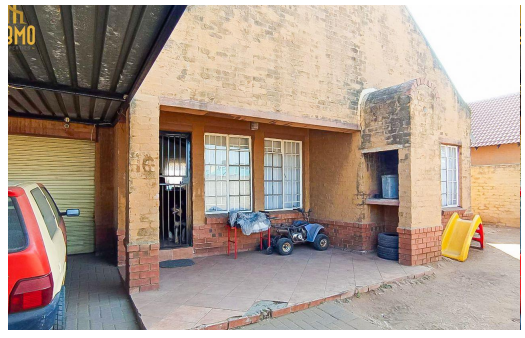

2
 1
 1

R750,000

House For Sale in Witbank Ext 8

| | | | |
|---------------------|-------------------|------------------------|-----|
| LAND SIZE | 231m ² | GARAGES | 1 |
| BEDROOMS | 2 | PARKINGS | 1 |
| BATHROOMS | 1 | FLATLETS | - |
| KITCHENS | 1 | DOMESTIC ACCOM. | - |
| LOUNGES | 1 | PETS ALLOWED | Yes |
| DINING ROOMS | 1 | | |
| STUDIES | - | | |