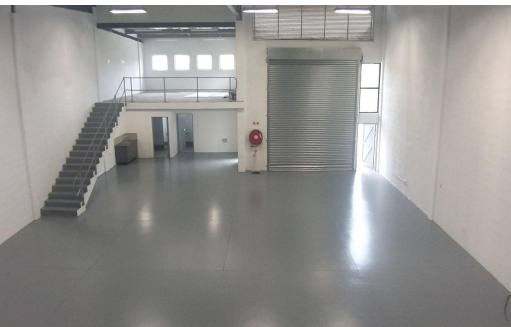

 3

 -

R95 per m²

419m² Warehouse To Let in Cornubia

LAND SIZE -
FLOOR SIZE 419m²
ZONING Industrial
SECURITY Yes
AIR CONDITIONING Yes

OPEN PARKINGS 3
POWER (3 PHASE) Yes

Daniel Martins
0719718077
daniel@dealcore.co.za