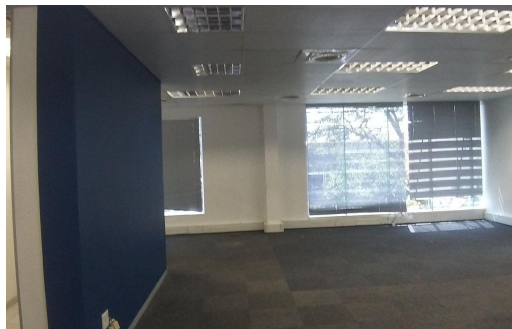

 2

 4

R2,900,000

144m² Office For Sale in Somerset Park

LAND SIZE	-	OPEN PARKINGS	2
FLOOR SIZE	144m ²	COVERED PARKINGS	4
TITLE	Sectional Title		
ZONING	Commercial		
AIR CONDITIONING	Yes		

Matthew O'Donoghue
0836019074
matthew@dealcore.co.za