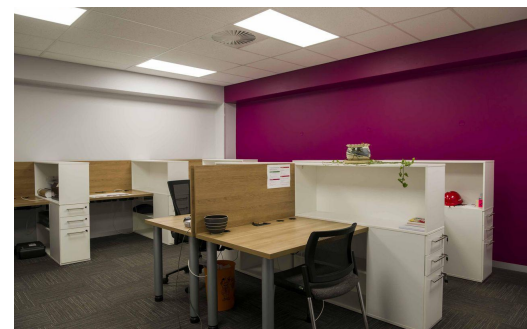

 12

 12

R88 per m²

540m² Office To Let in Pinetown Central

LAND SIZE 3,237m²
FLOOR SIZE 540m²
ZONING Commercial
SECURITY Yes
AIR CONDITIONING Yes

OPEN PARKINGS 12
BASEMENT PARKINGS 12

Branden Du Toit
0716856996
branden@dealcore.co.za