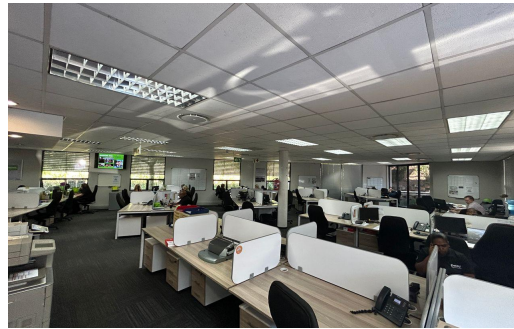

 10

 32

R165 per m²

1,121m² Office To Let in Westville

FLOOR SIZE 1,121m²
TITLE Sectional Title
ZONING Commercial
SECURITY Yes
AIR CONDITIONING Yes

OPEN PARKINGS 10
COVERED PARKINGS 10
BASEMENT PARKINGS 22