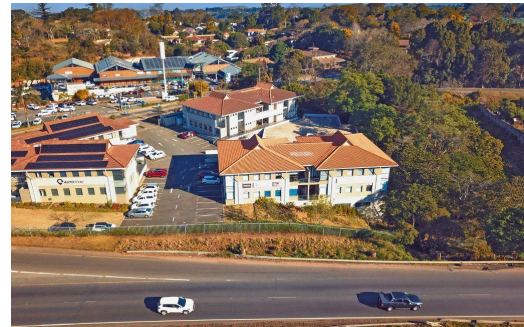

POA

512m² Office To Let in Gillitts

FLOOR SIZE	512m²	OPEN PARKINGS	10
TITLE	Sectional Title	COVERED PARKINGS	8
ZONING	Commercial		
SECURITY	Yes		
AIR CONDITIONING	Yes		

Ryan Berry
083 607 8128
ryan@dealcore.co.za