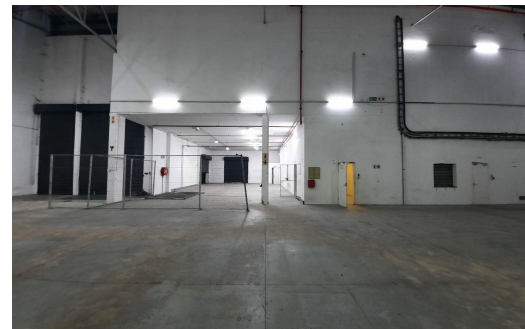

 16

R95 per m²

1,650m² Warehouse To Let in Riverhorse Valley

FLOOR SIZE 1,650m²
ZONING Industrial
SECURITY Yes
AIR CONDITIONING Yes

OPEN PARKINGS 16
POWER (3 PHASE) Yes

Daniel Martins
0719718077

daniel@dealcore.co.za