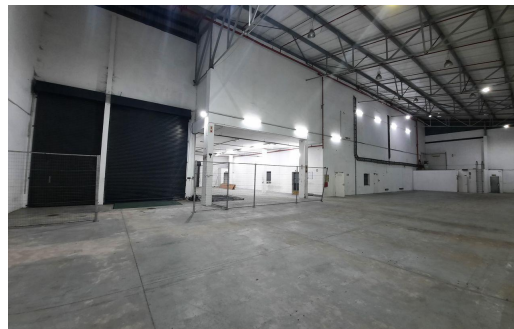

 16

R95 per m²

1,650m² Warehouse To Let in Riverhorse Valley

FLOOR SIZE 1,650m²
ZONING Industrial
SECURITY Yes
AIR CONDITIONING Yes

OPEN PARKINGS 16
POWER (3 PHASE) Yes

Daniel Martins
0719718077

daniel@dealcore.co.za