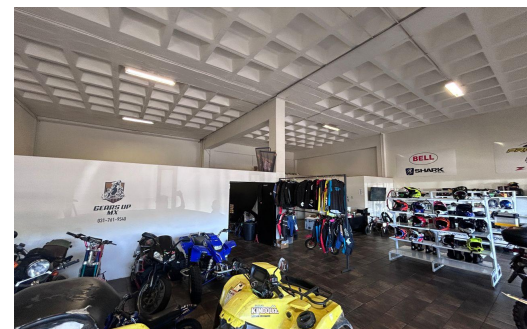

Car -
House 6

R135 per m²

406m² Retail To Let in Hillcrest Central

LAND SIZE 406m²
FLOOR SIZE 406m²
TITLE Leasehold
ZONING Retail
SECURITY Yes
AIR CONDITIONING Yes

COVERED PARKINGS 6

Matthew O'Donoghue
0836019074
matthew@dealcore.co.za